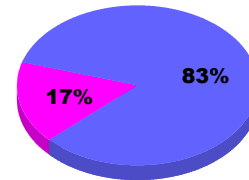

Legend: Goal (Cyan), Actual (Green), Dropped (Yellow), Gain Loss (Purple)

Comparison of Membership Gain/Loss

Current Year Compared to the Previous Year

Legend: Current Year (Cyan), Previous Year (Green)

Gender Comparison 2012-2013

Jul/Aug/Sep

Legend: Male (Blue), Female (Purple)